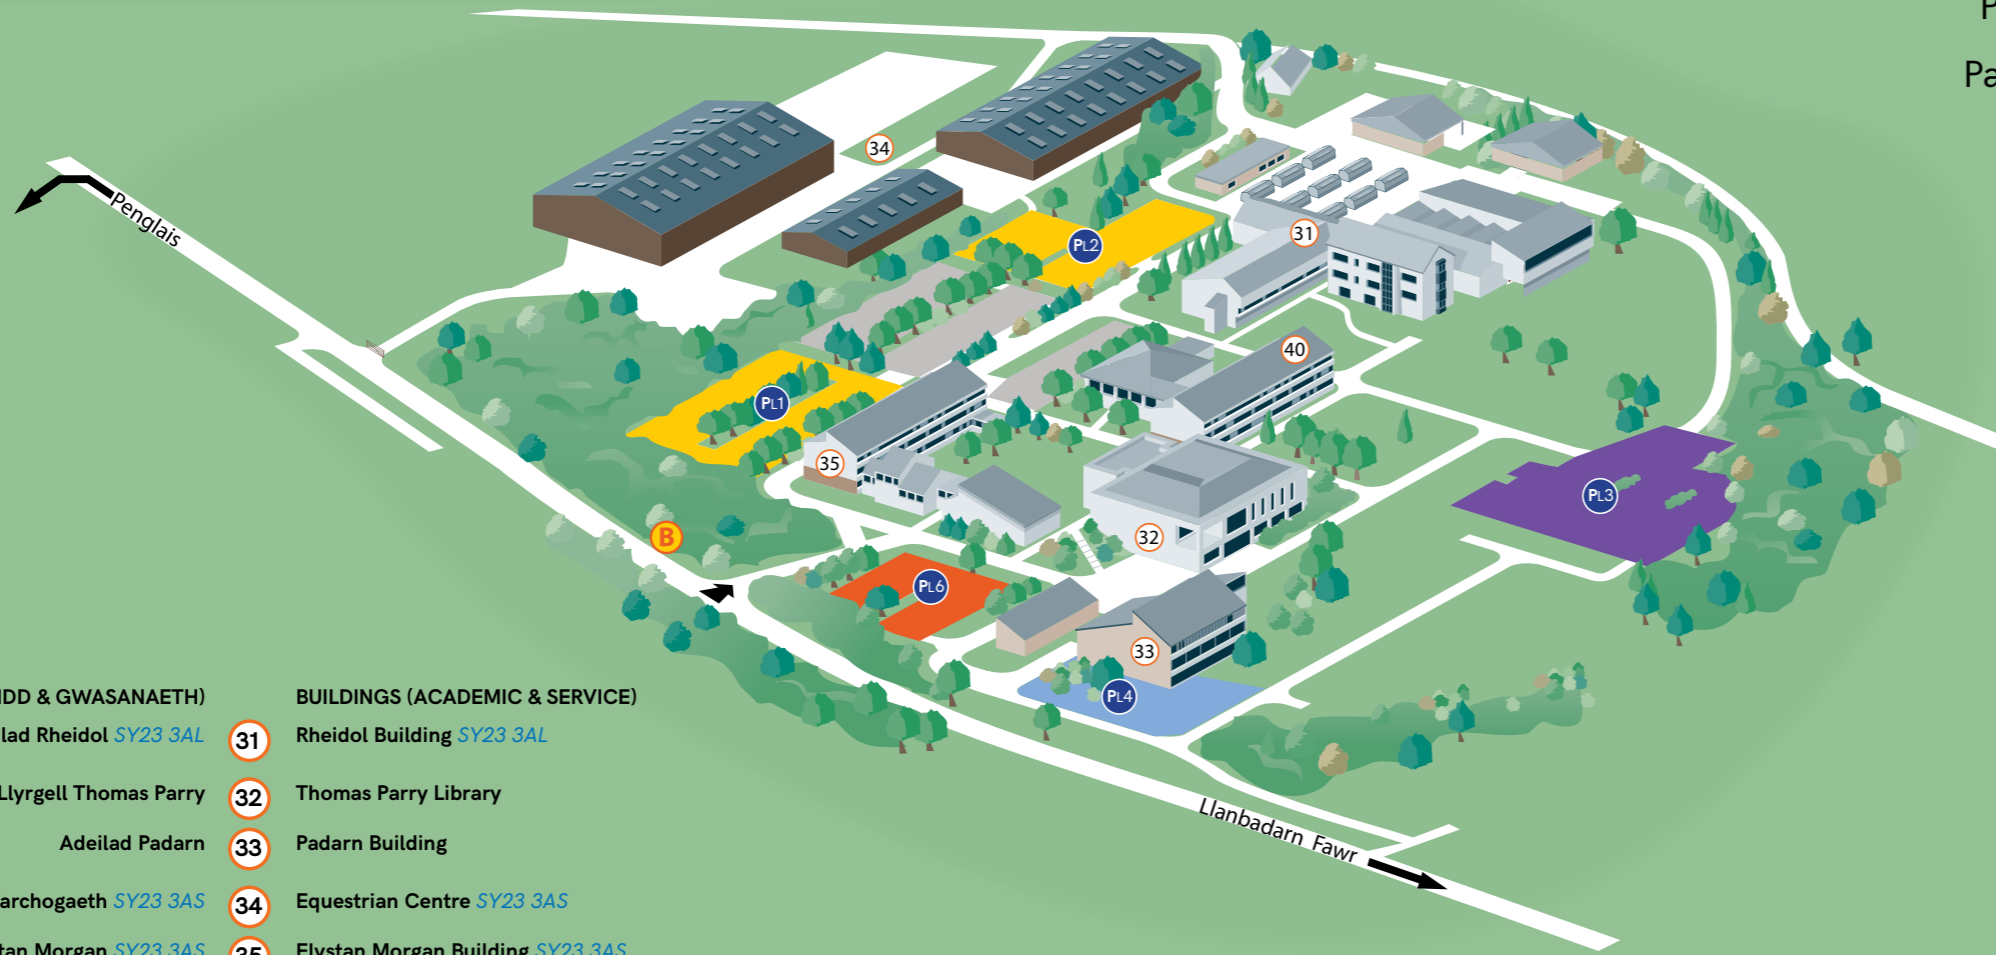

- Arhosfa Bws  Bus Stop
- Parcio  Parking
- Footpath Footpath

Ardaloedd Parcio

Parking Areas

- Parcio i Staff  Staff Parking
- Parcio i Fyfrwyr  Student Parking
- Parcio Talu ac Arddangos  Pay and Display Parking
- Parcio am Amser Cyfyngedig  Time Limited Parking
- Parcio Cyfyngedig  Restricted Parking
- Parcio i Bobl Anabl  Accessible Parking
- Parcio Coleg Ceredigion  Coleg Ceredigion Parking

Campws Llanbadarn / Llanbadarn Campus

ADEILADAU (ACADEMAIDD & GWASANAETH)

BUILDINGS (ACADEMIC & SERVICE)

- | | | |
|---------------------------------|--|----------------------------------|
| Adeilad Rheidol SY23 3AL |  31 | Rheidol Building SY23 3AL |
| Llyrgell Thomas Parry |  32 | Thomas Parry Library |
| Adeilad Padarn |  33 | Padarn Building |
| Canolfan Farchogaeth SY23 3AS |  34 | Equestrian Centre SY23 3AS |
| Adeilad Elystan Morgan SY23 3AS |  35 | Elystan Morgan Building SY23 3AS |
| Coleg Ceredigion |  40 | Coleg Ceredigion |